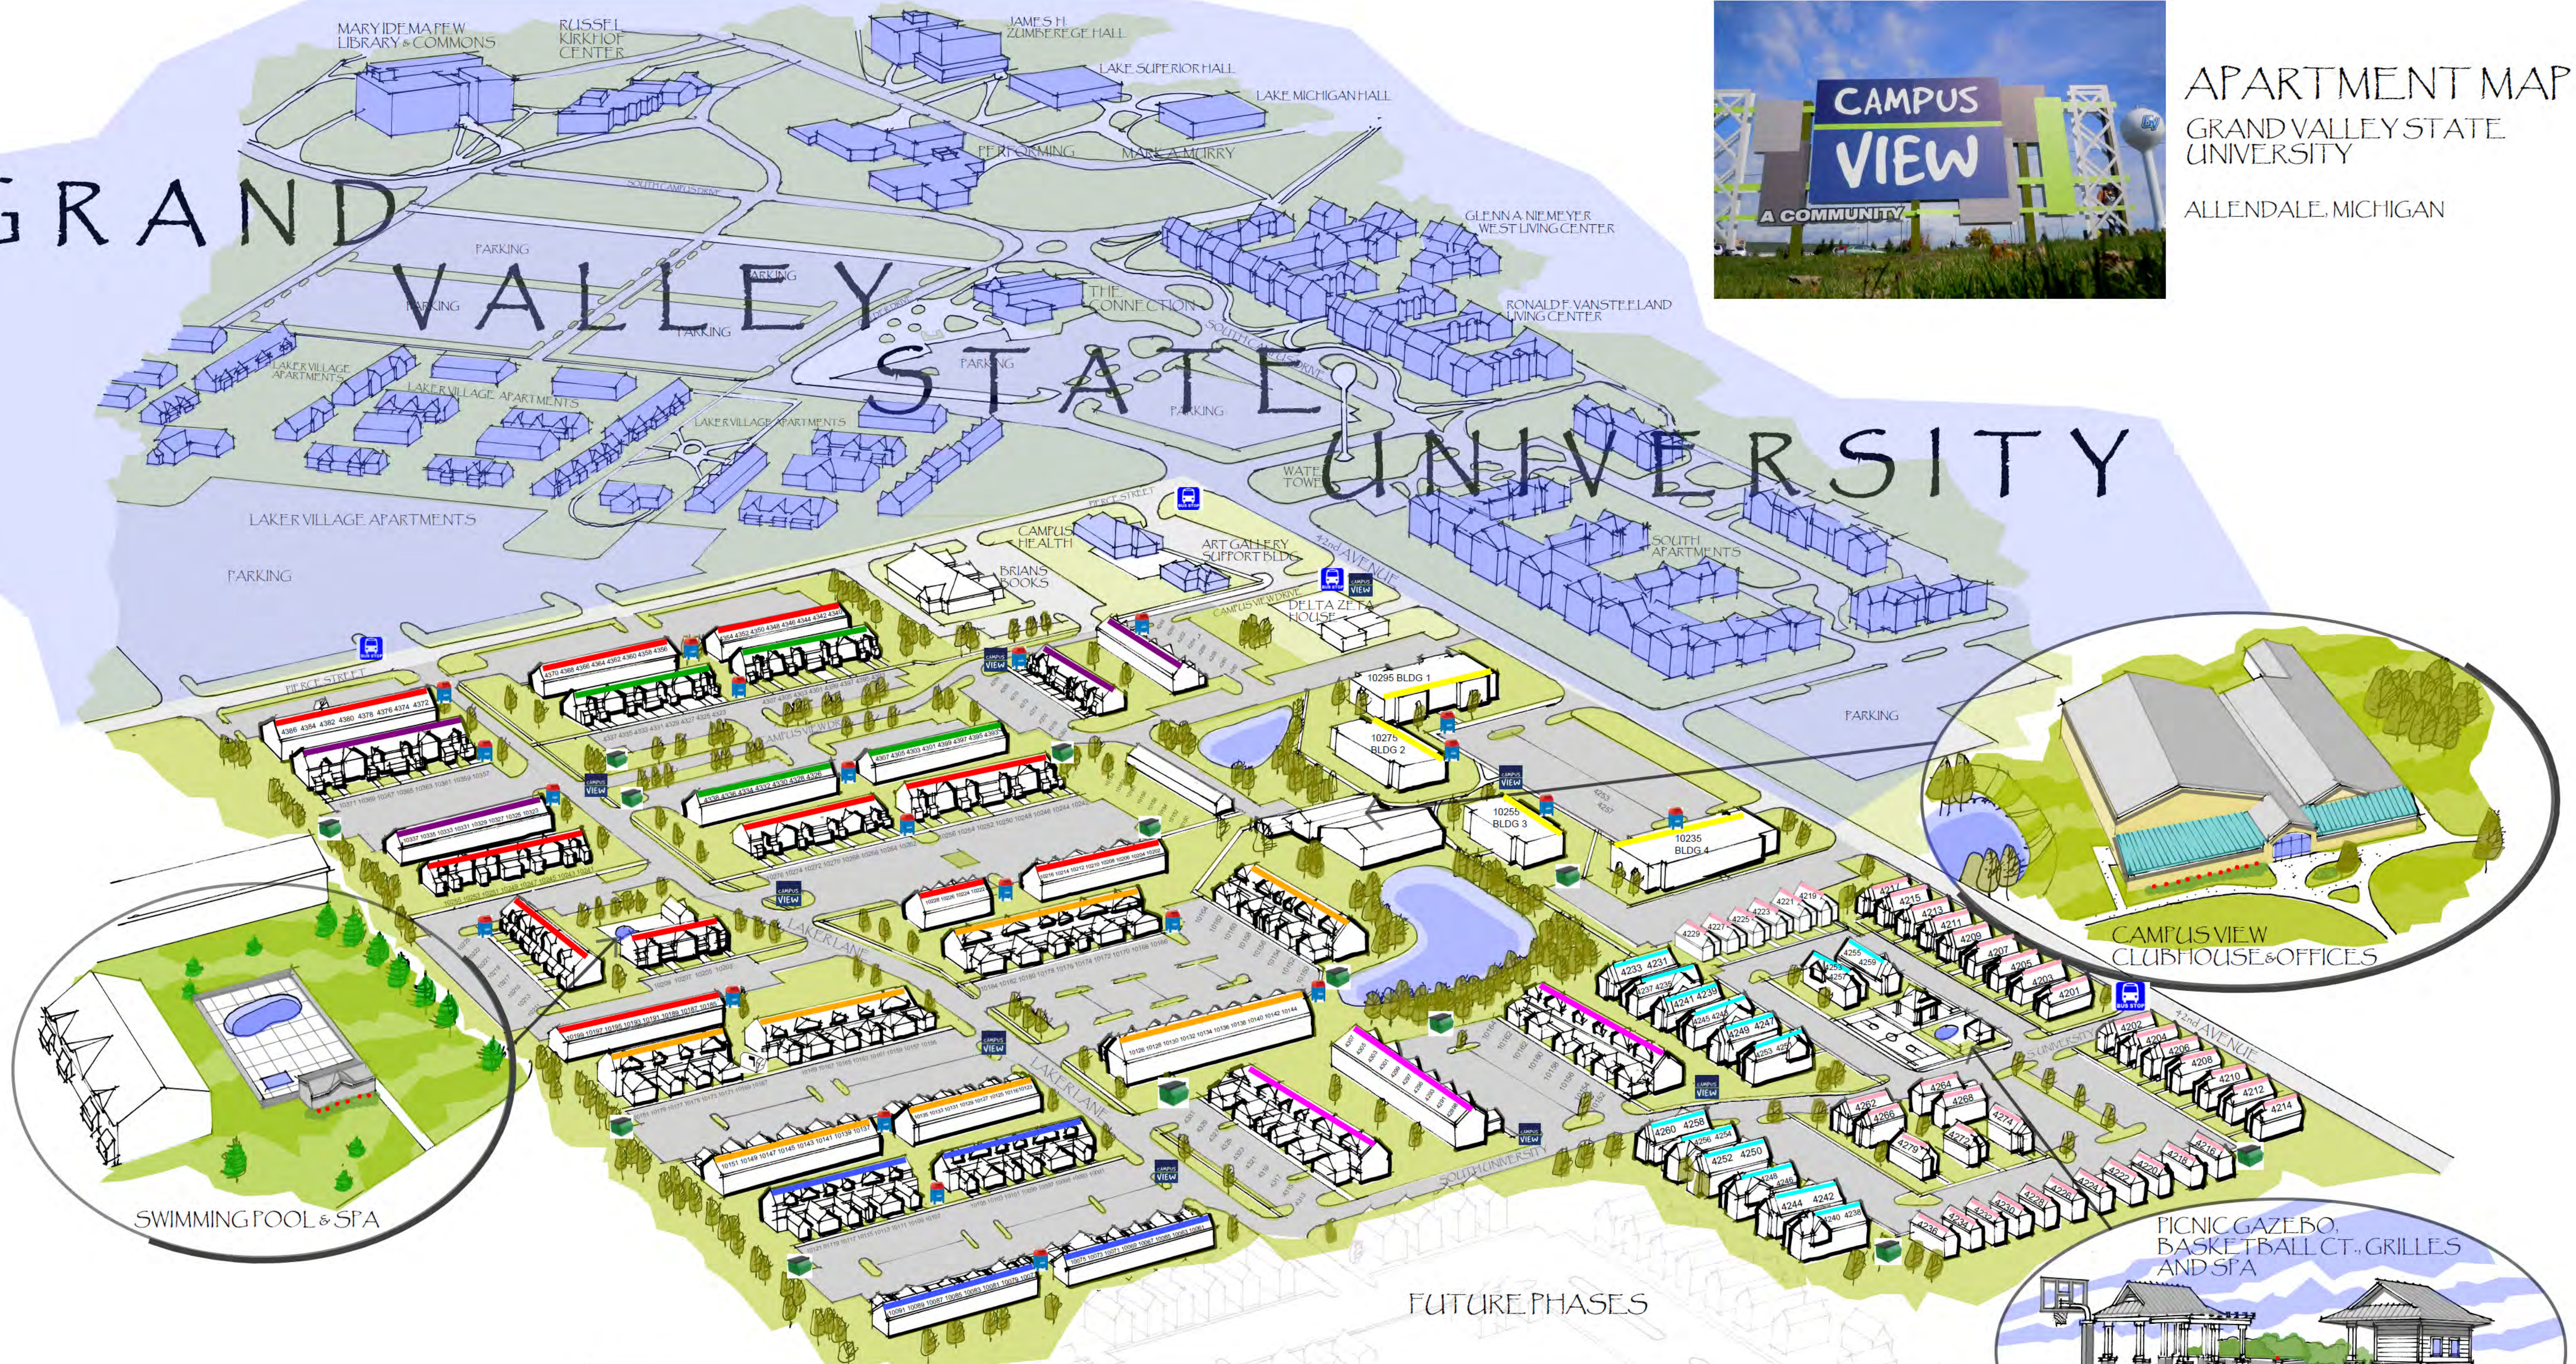

GRAND VALLEY STATE UNIVERSITY

APARTMENT MAP
 GRAND VALLEY STATE UNIVERSITY
 ALLENDALE, MICHIGAN

LEGEND

	4BR/4.5BA TOWNHOUSE		4BR/2BA TOWNHOUSE		MAILBOX
	4BR/4BA COTTAGE DUPLEX		4BR/1.75BA TOWNHOUSE		CAMPUS VIEW SHUTTLE STOP
	4BR/4BA COTTAGE SINGLE		3BR/1.5BA TOWNHOUSE		RAPID BUS STOP
	4BR/2.5BA TOWNHOUSE		1BR, 2BR, and STUDIO		DUMPSTER
	4BR/2BA w/ GARAGE				GVSU BUILDINGS