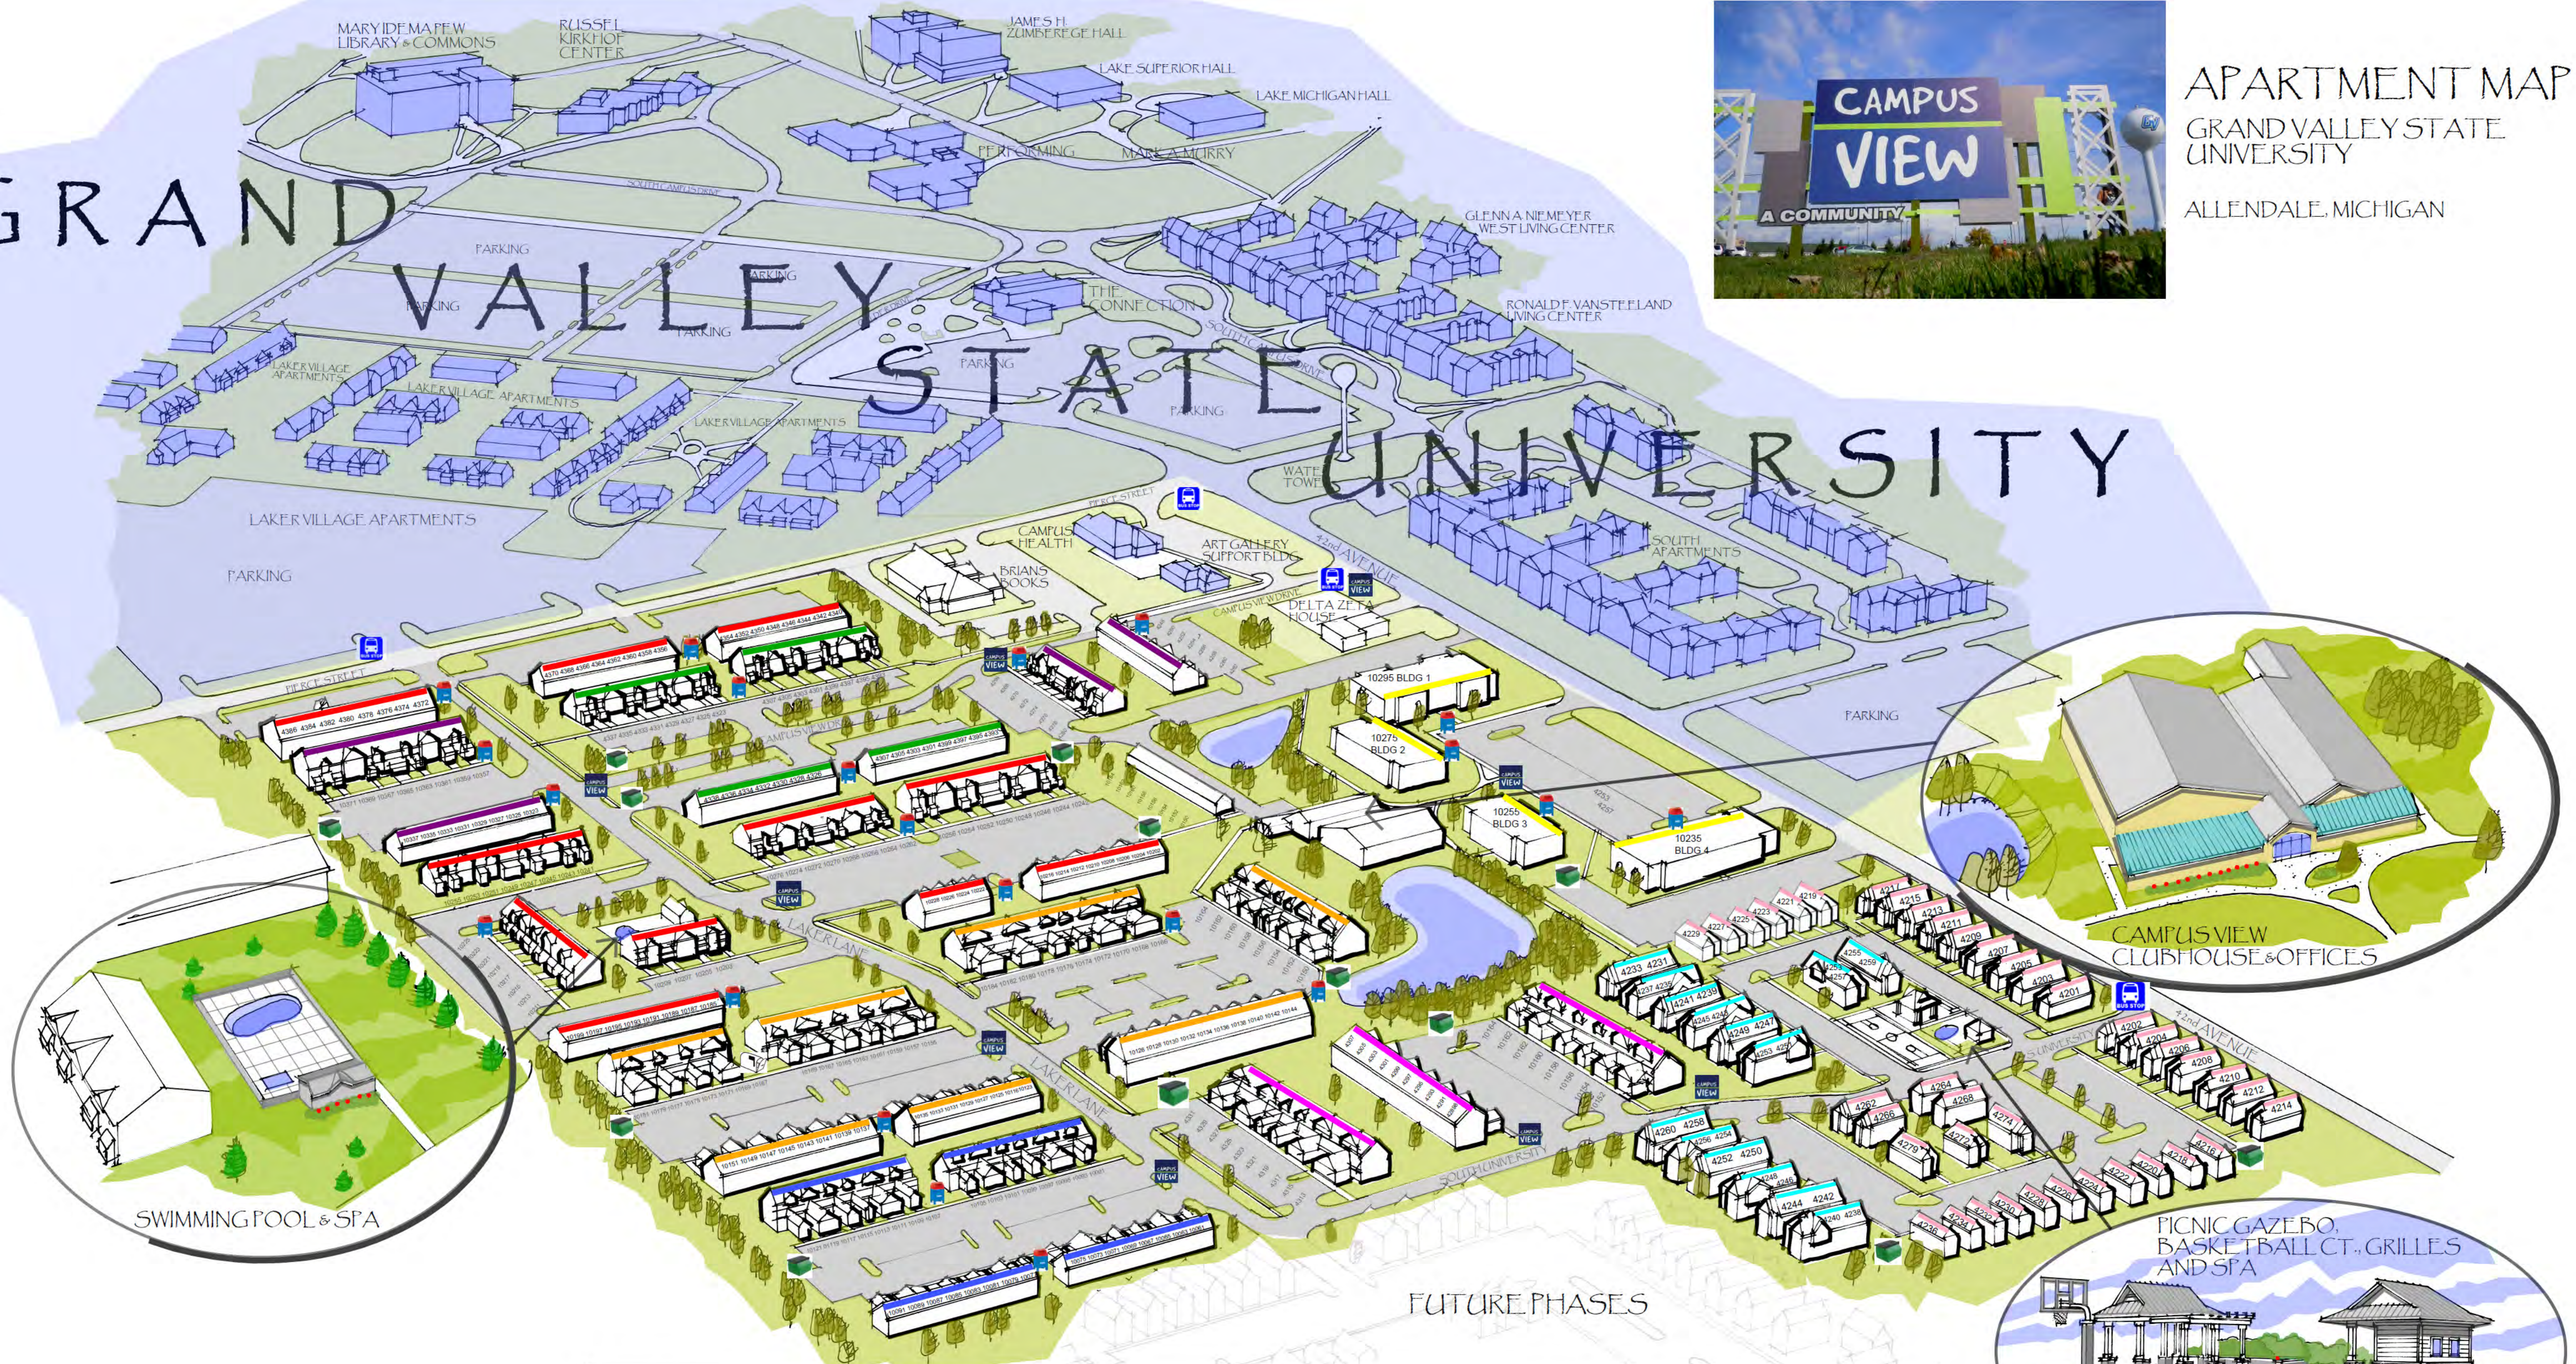

# GRAND VALLEY STATE UNIVERSITY

APARTMENT MAP  
GRAND VALLEY STATE UNIVERSITY  
ALLENDALE, MICHIGAN

FUTURE PHASES

## LEGEND

	4BR/4.5BA TOWNHOUSE		4BR/2BA TOWNHOUSE		MAILBOX
	4BR/4BA COTTAGE DUPLEX		4BR/1.75BA TOWNHOUSE		CAMPUS VIEW SHUTTLE STOP
	4BR/4BA COTTAGE SINGLE		3BR/1.5BA TOWNHOUSE		RAPID BUS STOP
	4BR/2.5BA TOWNHOUSE		1BR, 2BR, and STUDIO		DUMPSTER
	4BR/2BA w/ GARAGE				GVSU BUILDINGS