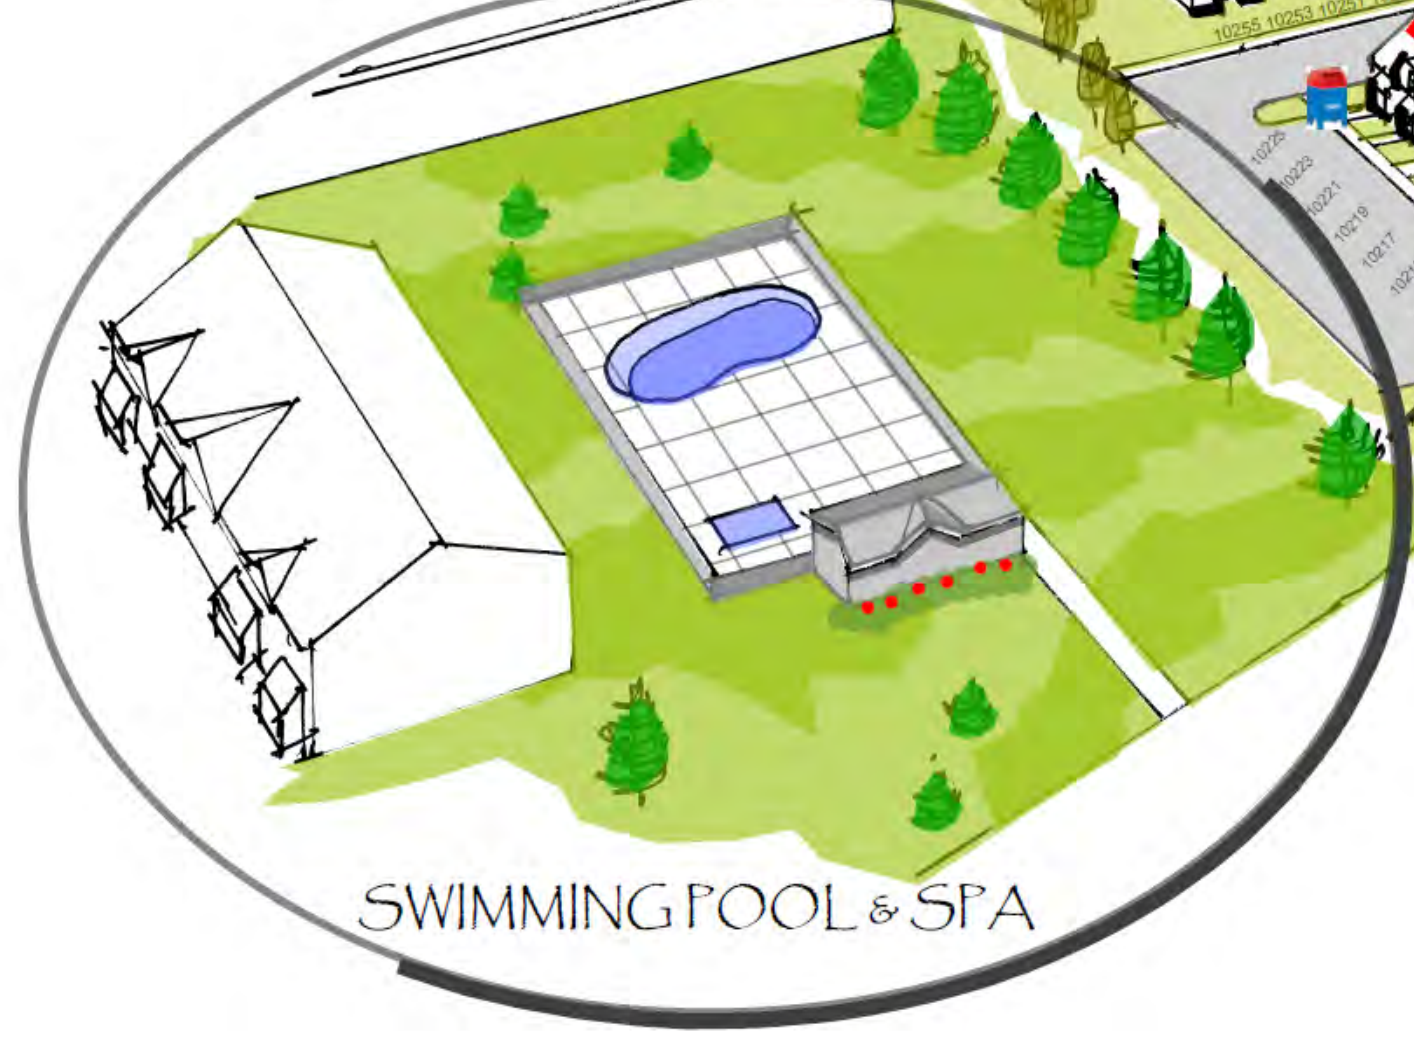

GRAND VALLEY STATE UNIVERSITY

APARTMENT MAP
 GRAND VALLEY STATE UNIVERSITY
 ALLENDALE, MICHIGAN

LEGEND

	4BR/4.5BA TOWNHOUSE		4BR/2BA TOWNHOUSE		MAILBOX
	4BR/4BA COTTAGE DUPLEX		4BR/1.75BA TOWNHOUSE		CAMPUS VIEW SHUTTLE STOP
	4BR/4BA COTTAGE SINGLE		3BR/1.5BA TOWNHOUSE		RAPID BUS STOP
	4BR/2.5BA TOWNHOUSE		1BR, 2BR, and STUDIO		DUMPSTER
	4BR/2BA w/ GARAGE				GVSU BUILDINGS