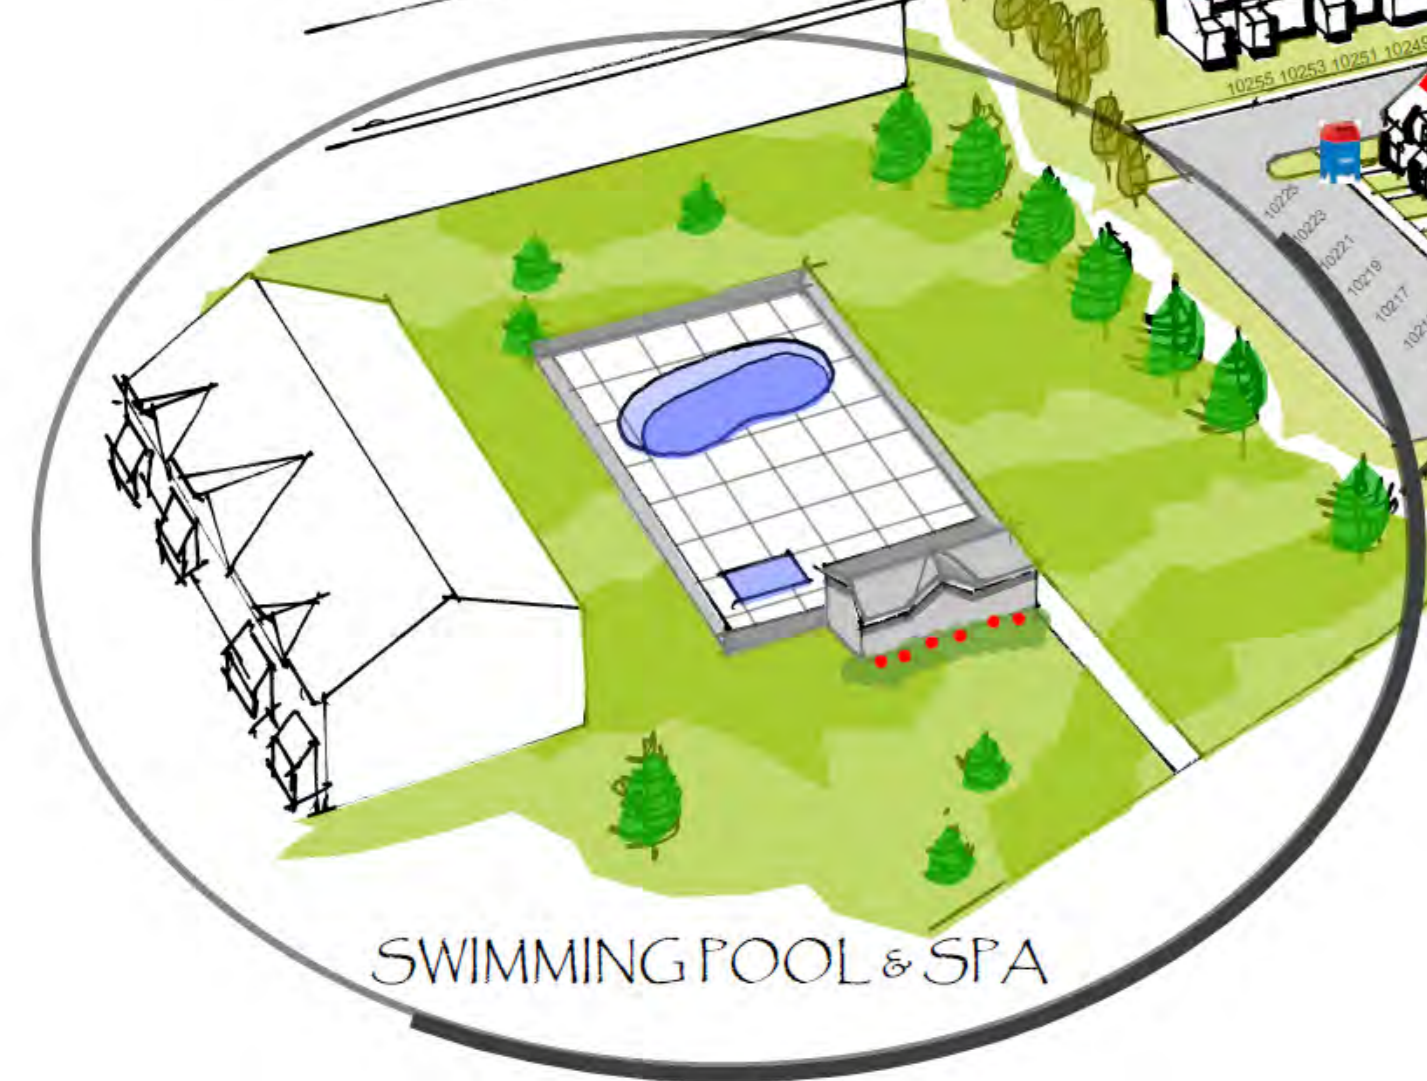

# GRAND VALLEY STATE UNIVERSITY

APARTMENT MAP  
GRAND VALLEY STATE UNIVERSITY  
ALLENDALE, MICHIGAN

FUTURE PHASES

## LEGEND

	4BR/4.5BA TOWNHOUSE		4BR/2BA TOWNHOUSE		MAILBOX
	4BR/4BA COTTAGE DUPLEX		4BR/1.75BA TOWNHOUSE		CAMPUS VIEW SHUTTLE STOP
	4BR/4BA COTTAGE SINGLE		3BR/1.5BA TOWNHOUSE		RAPID BUS STOP
	4BR/2.5BA TOWNHOUSE		1BR, 2BR, and STUDIO		DUMPSTER
	4BR/2BA w/ GARAGE				GVSU BUILDINGS